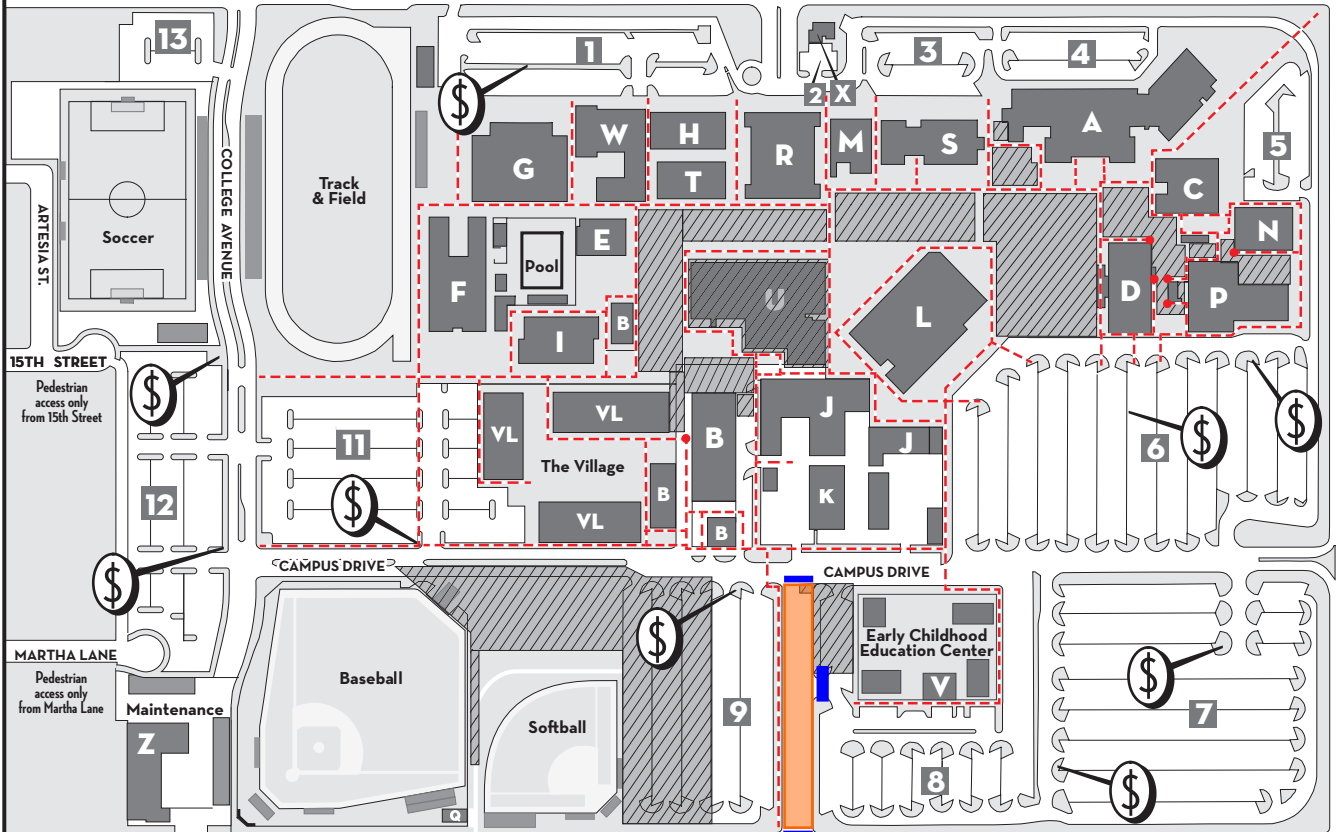

CONSTRUCTION ALERT

Date: November 29, 2016

What: Road Closure – Pacific Avenue

When: Wednesday - 12/7/16, 7:00 AM – 4:00 PM

Where: Santa Ana College

Activities:

On Wednesday, December 7, 2016, Pacific Avenue will be closed from 7:00am – 4:00pm due to the delivery of equipment for the new electrical building. The delivery truck and crew will be on Pacific Avenue until unloading and placing of equipment inside the construction area is complete. Should the work be completed prior to 4:00 PM, the road will be reopened.

Attachment:

Campus Map – Pacific Avenue

BRISTOL MARKETPLACE SHOPPING CENTER

17th Street

17th Street

Bristol Street

WASHINGTON AVENUE
- ROAD CLOSED 12/7/16
- DEAD END

PACIFIC AVENUE